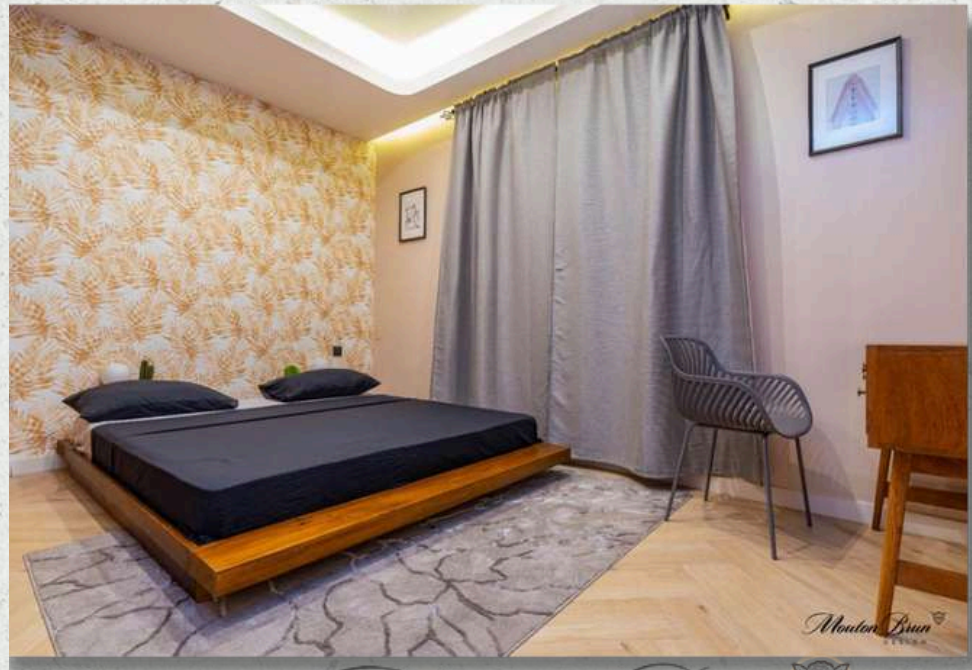

PROJET MALAIKA