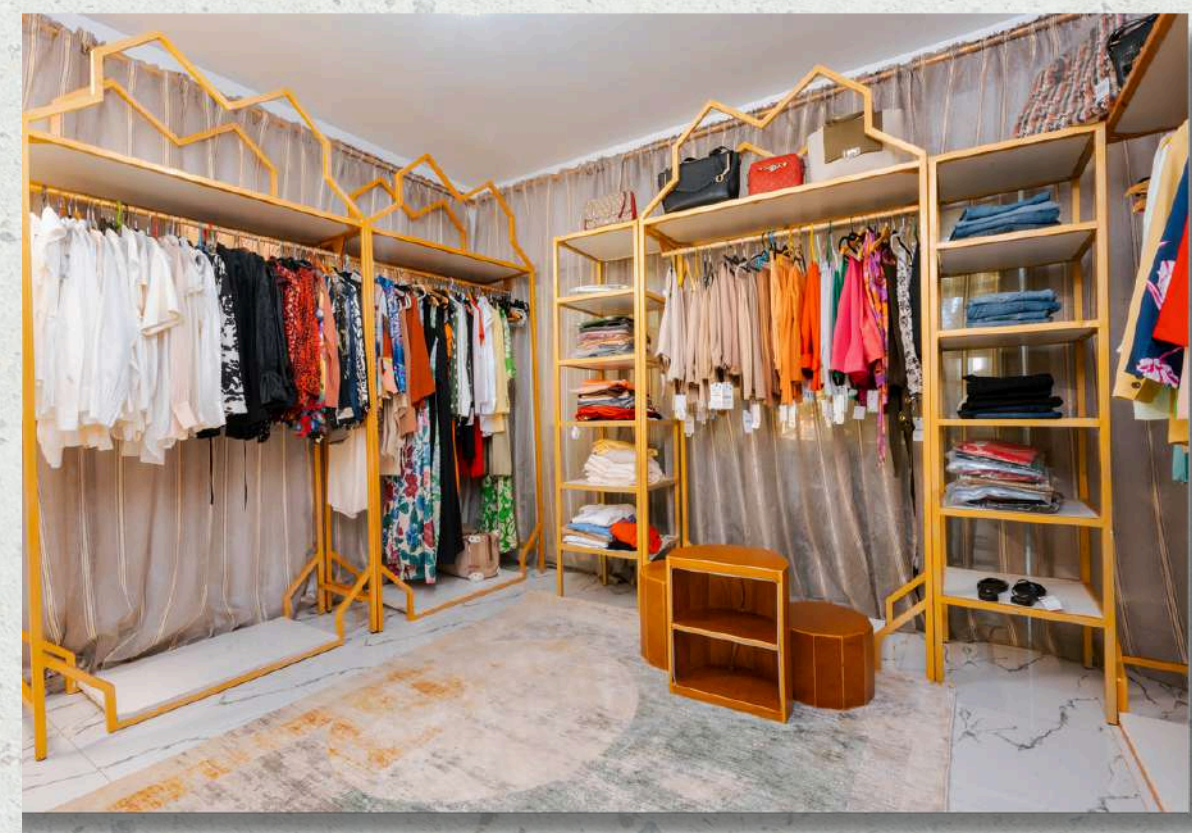

# PROJET MADISON

- Secteur d'activité: **Boutique**
- Demande du client: **Clé en main**

• Progression:

*Mouton Brun*  
DESIGN

A photograph of a modern bedroom interior. In the center, a bed with a white headboard and light blue bedding is visible. To the right, a framed painting of a woman's face with vibrant colors is mounted on the wall. A small round table and a chair are partially visible in the lower right corner. The background wall is light blue. A white semi-transparent box is overlaid on the image, containing the text 'PORTFOLIO' and 'RÉSIDENTIEL'.