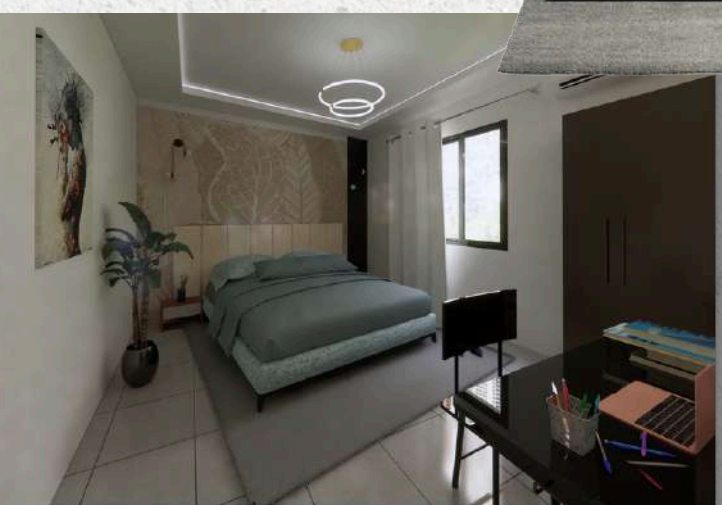

PROJET BAROK

- Secteur d'activité: Location meublée
- Demande du client: Clé en main

• Progression: