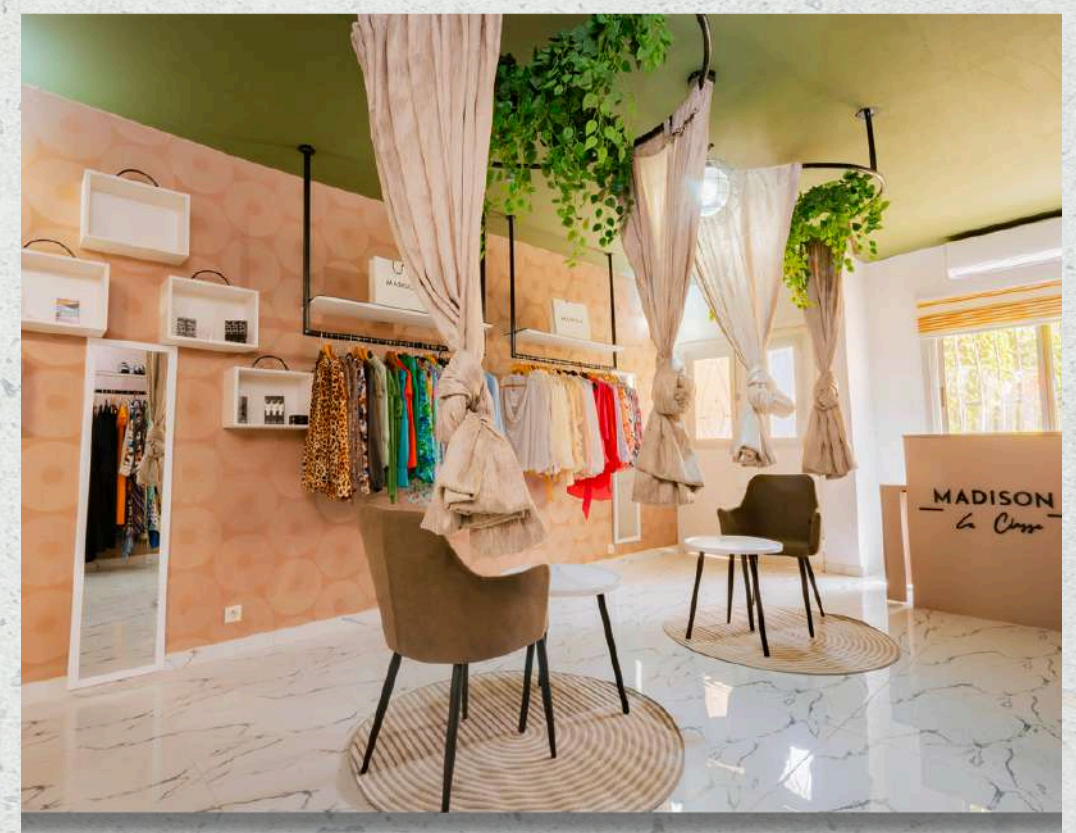

# PROJET MADISON

- Secteur d'activité: **Boutique**
- Demande du client: **Clé en main**

• Progression:

*Mouton Brun*  
DESIGN

A photograph of a modern bedroom interior. In the center, a bed with a white headboard and light blue bedding is visible. To the right, a framed painting of a woman's face with vibrant colors is mounted on the wall. A small round table and a chair are partially visible in the lower right corner. The background wall is light blue. A white semi-transparent box is overlaid on the image, containing the text 'PORTFOLIO' and 'RÉSIDENTIEL'.